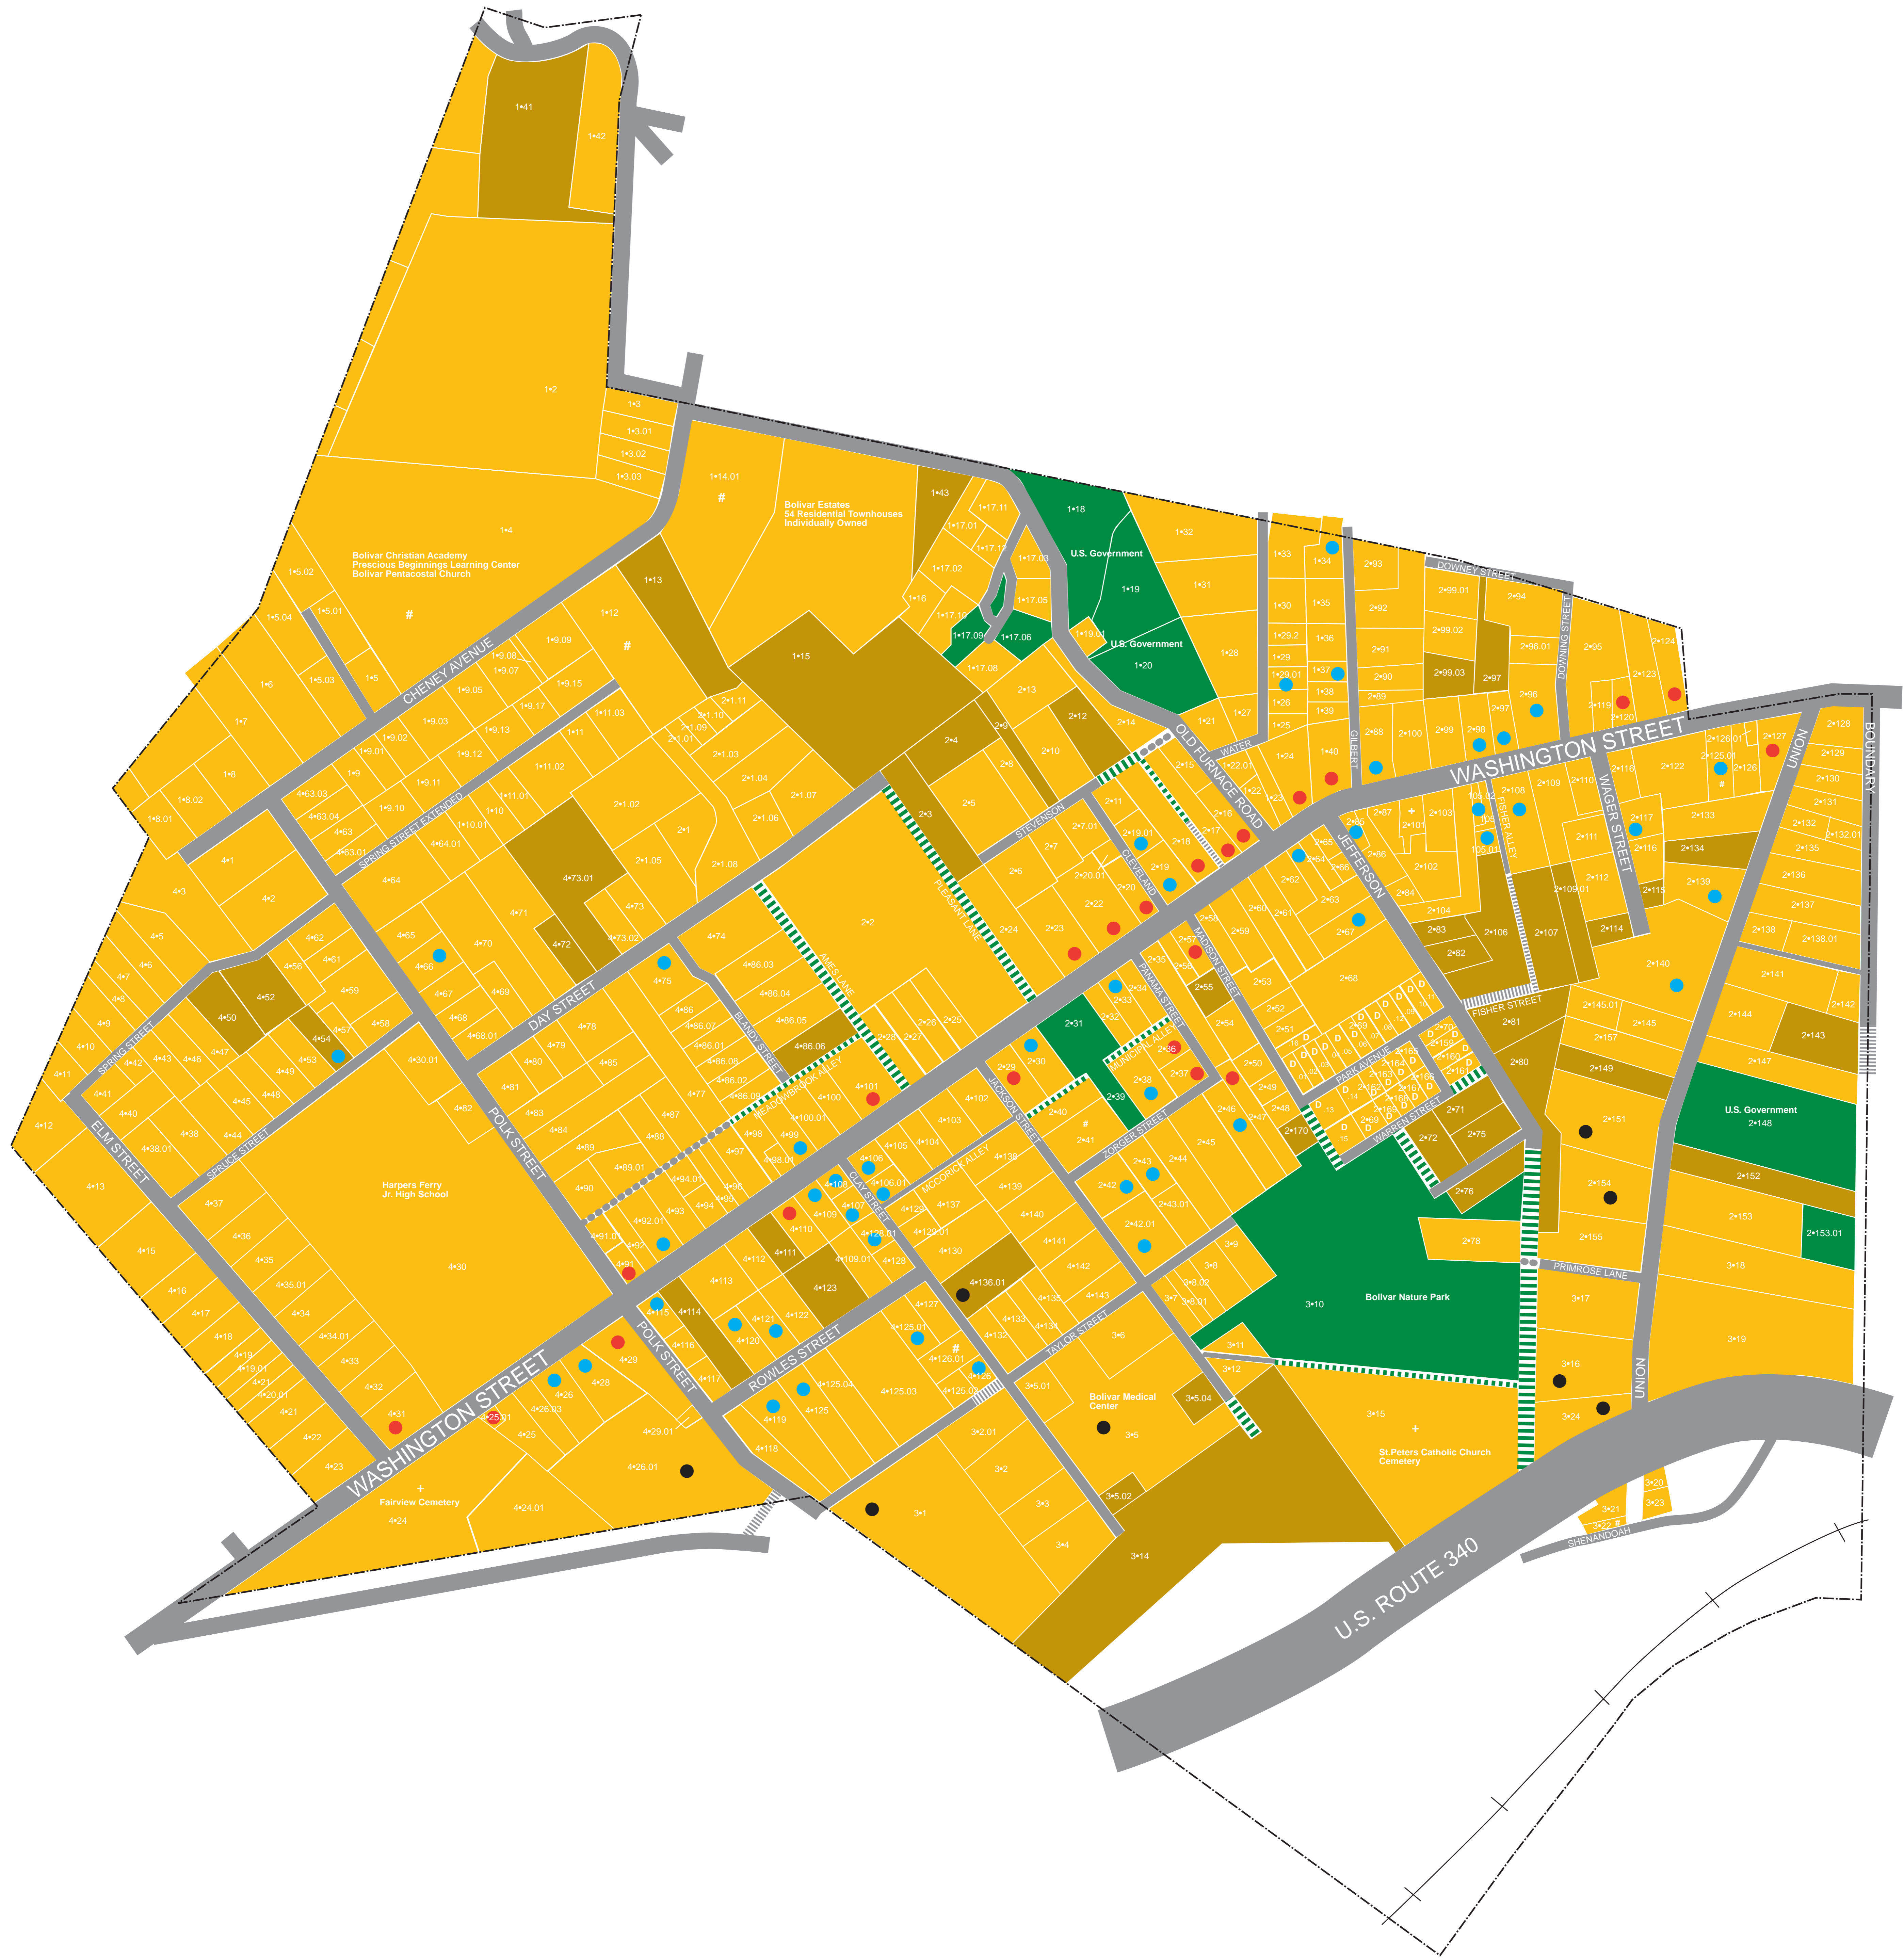

Land Use Map • Bolivar West Virginia

1. **LEGEND**
2. Residential
   - Business/Commercial
   - Park/Openspace
   - Mixed-use
   - Non-conforming Use
   - Residential Undeveloped
   - Paper Street
   - Public Byway
   - Community Corridor